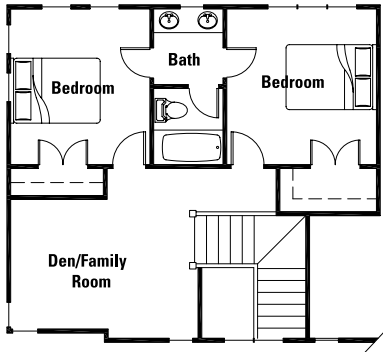

WOODLAND COTTAGE

Upper Level

Main Level

Heated

Main Level.....	1,574 SF
Upper Level.....	635 SF
Total.....	2,209 SF

Unheated

Garage.....	463 SF
Rear Deck.....	192 SF
Front Porch.....	58 SF
Total.....	713 SF

WhiteSulphurSpringsNC.com

133 White Sulphur Springs Rd.
 Mount Airy, NC 27030
 866-901-1910 or 336-786-6769

MAGNOLIA COTTAGE

Lower Level

Main Level

Heated

Main Level.....	1,682 SF
Upper Level.....	647 SF
Total.....	2,329 SF