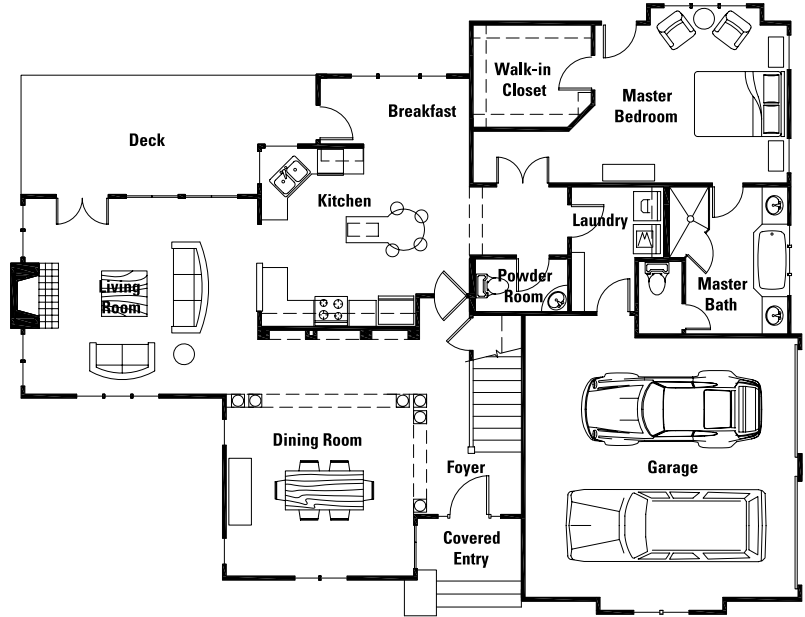

WOODLAND COTTAGE

Upper Level

Main Level

Heated

Main Level.....	1,574 SF
Upper Level.....	635 SF
Total.....	2,209 SF

Unheated

Garage.....	463 SF
Rear Deck.....	192 SF
Front Porch.....	58 SF
Total.....	713 SF

WhiteSulphurSpringsNC.com

133 White Sulphur Springs Rd.
 Mount Airy, NC 27030
 866-901-1910 or 336-786-6769

MAGNOLIA COTTAGE

Lower Level

Main Level

Heated

Main Level.....	1,682 SF
Upper Level.....	647 SF
Total.....	2,329 SF