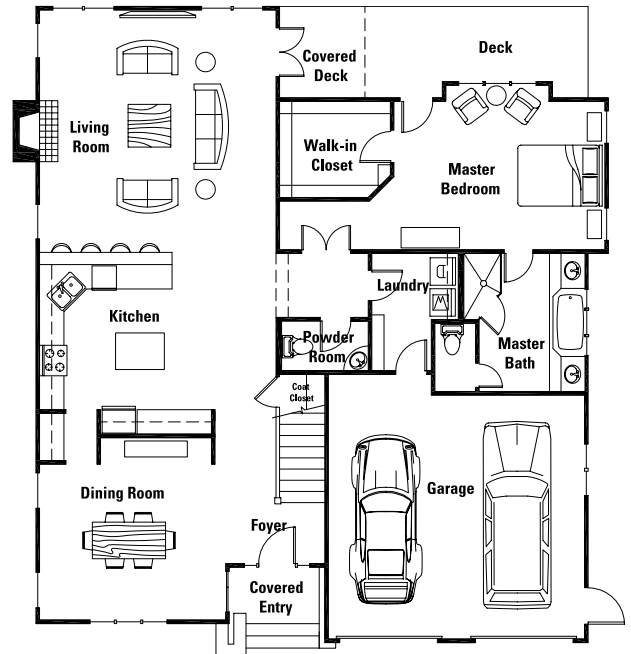

WOODLAND COTTAGE

Upper Level

Main Level

Heated

Main Level.....	1,574 SF
Upper Level.....	635 SF
Total.....	2,209 SF

Unheated

Garage.....	463 SF
Rear Deck.....	192 SF
Front Porch.....	58 SF
Total.....	713 SF

WhiteSulphurSpringsNC.com

133 White Sulphur Springs Rd.
 Mount Airy, NC 27030
 866-901-1910 or 336-786-6769

MAGNOLIA COTTAGE

Lower Level

Main Level

Heated

Main Level.....	1,682 SF
Upper Level.....	647 SF
Total.....	2,329 SF

Unheated

Garage.....	448 SF
Rear Deck.....	177 SF
Front Porch.....	55 SF
Total.....	680 SF

WhiteSulphurSpringsNC.com

133 White Sulphur Springs Rd.
 Mount Airy, NC 27030
 866-901-1910 or 336-786-6769