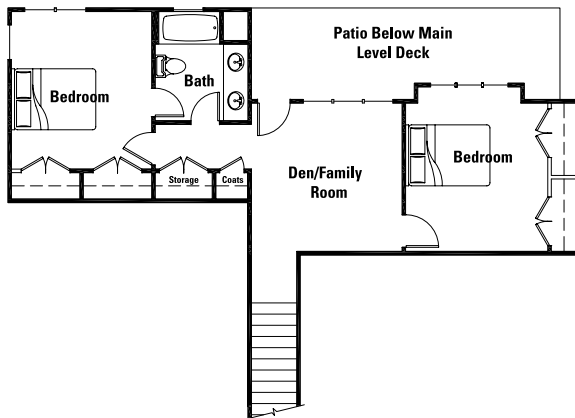

WOODLAND COTTAGE

Upper Level

Main Level

Heated

Main Level.....	1,574 SF
Upper Level.....	635 SF
Total.....	2,209 SF

Unheated

Garage.....	463 SF
Rear Deck.....	192 SF
Front Porch.....	58 SF
Total.....	713 SF

WhiteSulphurSpringsNC.com

133 White Sulphur Springs Rd.
 Mount Airy, NC 27030
 866-901-1910 or 336-786-6769

MAGNOLIA COTTAGE

Lower Level

Main Level

Heated

Main Level.....	1,682 SF
Upper Level.....	647 SF
Total.....	2,329 SF